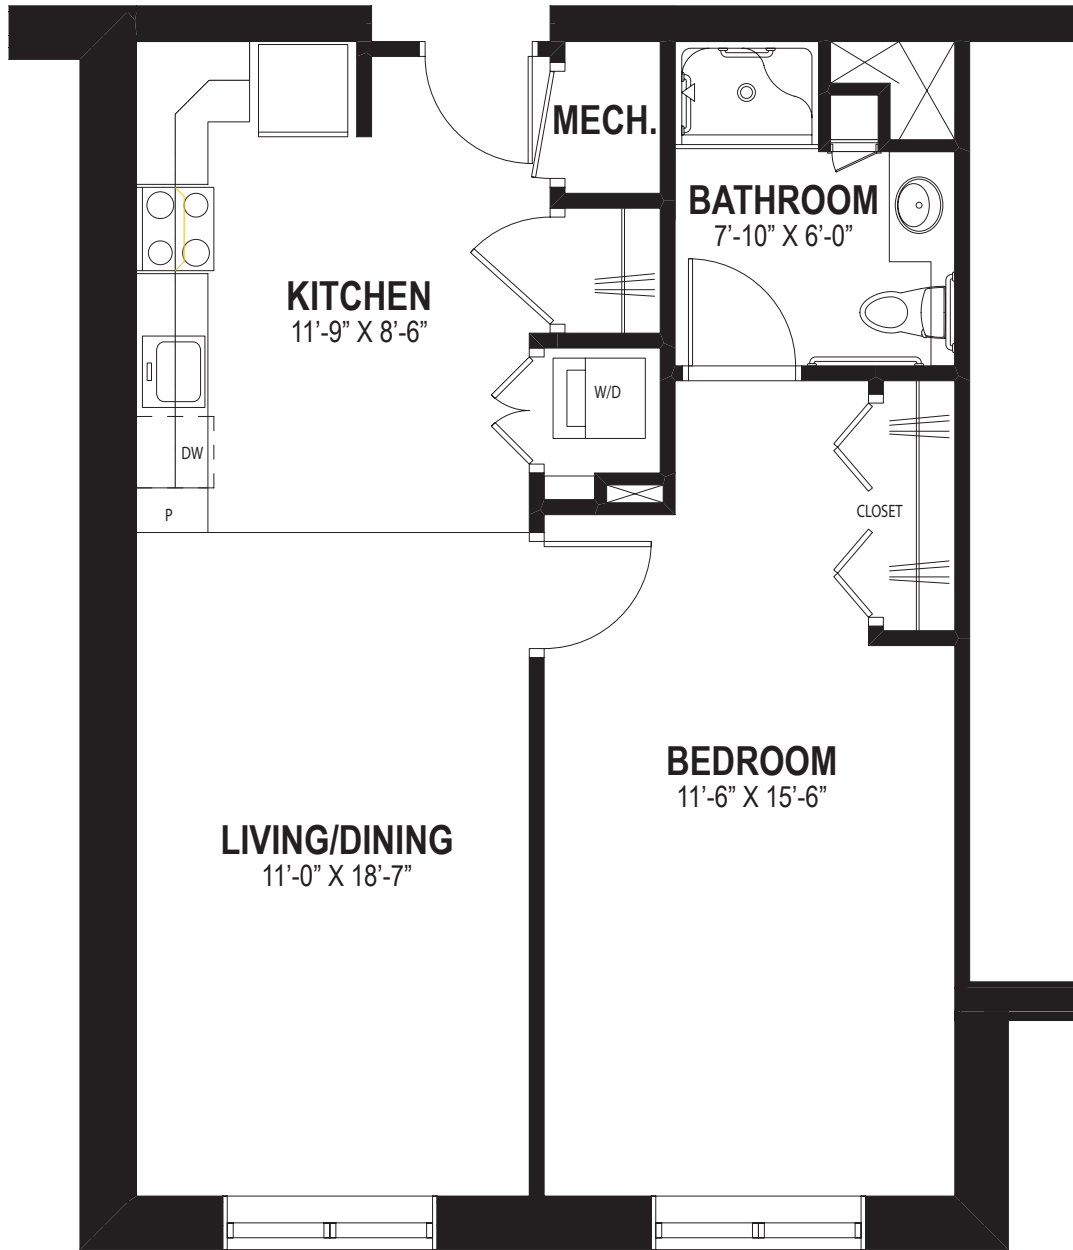

INDIVIDUAL FLOOR PLANS

Building B
One Bedroom
730 sq. ft.

All dimensions are approximate.

Good Neighbors.
Great Value.
Exceptional Living.